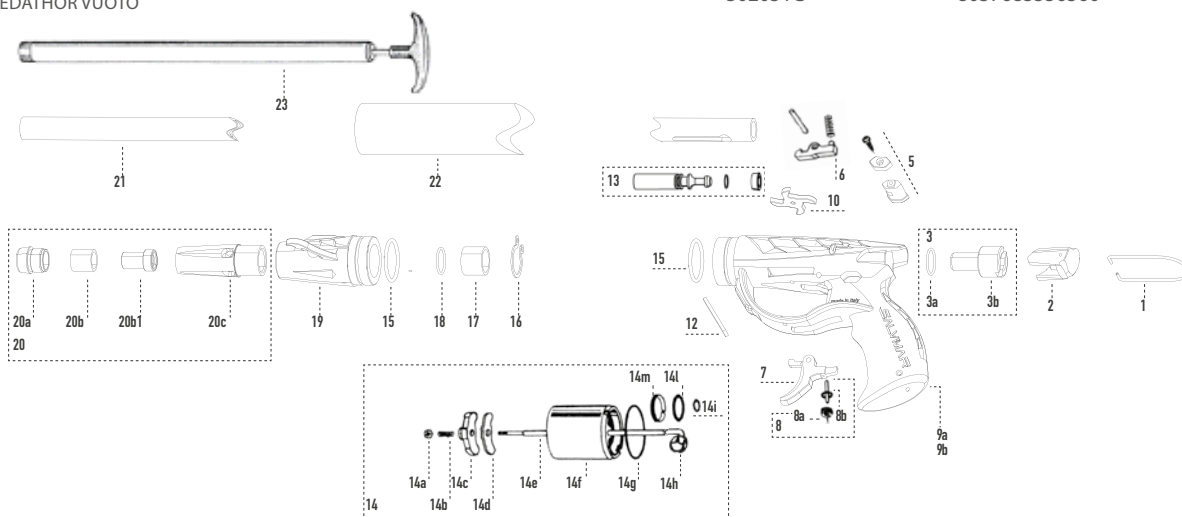

DESCRIPTION	LEGEND	COD.	EAN	€
KIT O-RING VINTAIR E VINTAIR PLUS/PREDATHOR KIT O-RING VINTAIR AND VINTAIR PLUS/PREDATHOR	15	LFUCPNEUMKIT 01	8055960725854	
KIT DENTE DI SGANCIO VINTAIR / PREDATHOR	6	LFUCPNEUMKIT03	8055960725915	
MOLLETTA ESTRAZIONE TAPPO PREDATHOR AISI 302 2MM CAP CLIP PREDATHOR	1	LFUCPR020	8057685556867	
TAPPO COPRIVALVOLA PREDATHOR BIANCO VALVE CAP PREDATHOR WHITE	2	LFUCPR003A	8057685556614	
TAPPO COPRIVALVOLA PREDATHOR VERDE VALVE CAP PREDATHOR ACID GREEN	2	LFUCPR003B	8057685556621	
TAPPO COPRIVALVOLA PREDATHOR ARANCIONE VALVE CAP PREDATHOR ORANGE	2	LFUCPR003C	8057685556638	
VALVOLA RICARICA PREDATHOR REFILL VALVE PREDATHOR	3	LFUCPR004	8057685556645	
SICURA PREDATHOR SAFE PREDATHOR	5	LFUCPR005	8057685556652	
KIT GRILLETTO PREDATHOR TRIGGER MECHANISM KIT	7 + 8	LFUCPR008	8057685556683	
IMPUGNATURA PREDATHOR NERA CON REGOLATORE HANDLE PREDATHOR PLUS BLACK WITH PWR	9A	LFUCPR001	8057685556591	
IMPUGNATURA PREDATHOR NERA (SENZA REGOLATORE) HANDLE PREDATHOR BLACK (WITHOUT POWER REGULATOR)	9B	LFUCPR001B	8057685556607	
KIT SGANGIA SAGOLA PREDATHOR LINE RELEASE KIT	10	LFUCPR009	8057685556690	
PISTONE VINTAIR - PREDATHOR VINTAIR PISTON - PREDATHOR	13	LFUCPNEUMKIT 101	8055960725861	
KIT BOLCCHETTO REGOLAZIONE COMPLETA DI ASTINA POWER ADJUSTMENT BLOCK KIT	14	LFUCPRKIT03	8057685556898	
OGIVA PREDATHOR OGIVE PREDATHOR	19	LFUCPRKIT01	8057685556874	
TESTATA PREDATHOR COMPLETA COMPLETE MUZZLE KIT	20	LFUCPRKIT02	8057685556881	
CANNA PREDATHOR ALLESTITA 40 RIFLE PREDATHOR 40	21	LFUCPR010A	8057685556706	
CANNA PREDATHOR ALLESTITA 55 RIFLE PREDATHOR 55	21	LFUCPR010B	8057685556713	
CANNA PREDATHOR ALLESTITA 65 RIFLE PREDATHOR 65	21	LFUCPR010C	8057685556720	
CANNA PREDATHOR ALLESTITA 75 RIFLE PREDATHOR 75	21	LFUCPR010D	8057685556737	
CANNA PREDATHOR ALLESTITA 85 RIFLE PREDATHOR 85	21	LFUCPR010E	8057685556744	
CANNA PREDATHOR ALLESTITA 100 RIFLE PREDATHOR 100	21	LFUCPR010F	8057685556751	
CANNA PREDATHOR ALLESTITA 115 RIFLE PREDATHOR 115	21	LFUCPR010G	8057685556768	
CANNA PREDATHOR ALLESTITA 130 RIFLE PREDATHOR 130	21	LFUCPR010H	8057685556775	
SERBATOIO PREDATHOR 40 BARREL FOR PREDATHOR 40	22	LFUCPR011A	8057685556782	
SERBATOIO PREDATHOR 55 BARREL FOR PREDATHOR 55	22	LFUCPR011B	8057685556799	
SERBATOIO PREDATHOR 65 BARREL FOR PREDATHOR 65	22	LFUCPR011C	8057685556805	
SERBATOIO PREDATHOR 75 BARREL FOR PREDATHOR 75	22	LFUCPR011D	8057685556812	
SERBATOIO PREDATHOR 85 BARREL FOR PREDATHOR 85	22	LFUCPR011E	8057685556829	
SERBATOIO PREDATHOR 100 BARREL FOR PREDATHOR 100	22	LFUCPR011F	8057685556836	
SERBATOIO PREDATHOR 115 BARREL FOR PREDATHOR 115	22	LFUCPR011G	8057685556843	
SERBATOIO PREDATHOR 130 BARREL FOR PREDATHOR 130	22	LFUCPR011H	8057685556850	
INIETTORE VINTAIR - PREDATHOR PUMP VINTAIR - PREDATHOR	23	LFUCPNEUM100	8055960725878	
KIT REVISIONE PREDATHOR SERVICE KIT PREDATHOR		302051A	8057685556546	
KIT REVISIONE PREDATHOR PLUS SERVICE KIT PREDATHOR PLUS		302051B	8057685556553	
KIT REVISIONE PREDATHOR VUOTO SERVICE KIT PREDATHOR VUOTO		302051C	8057685556560